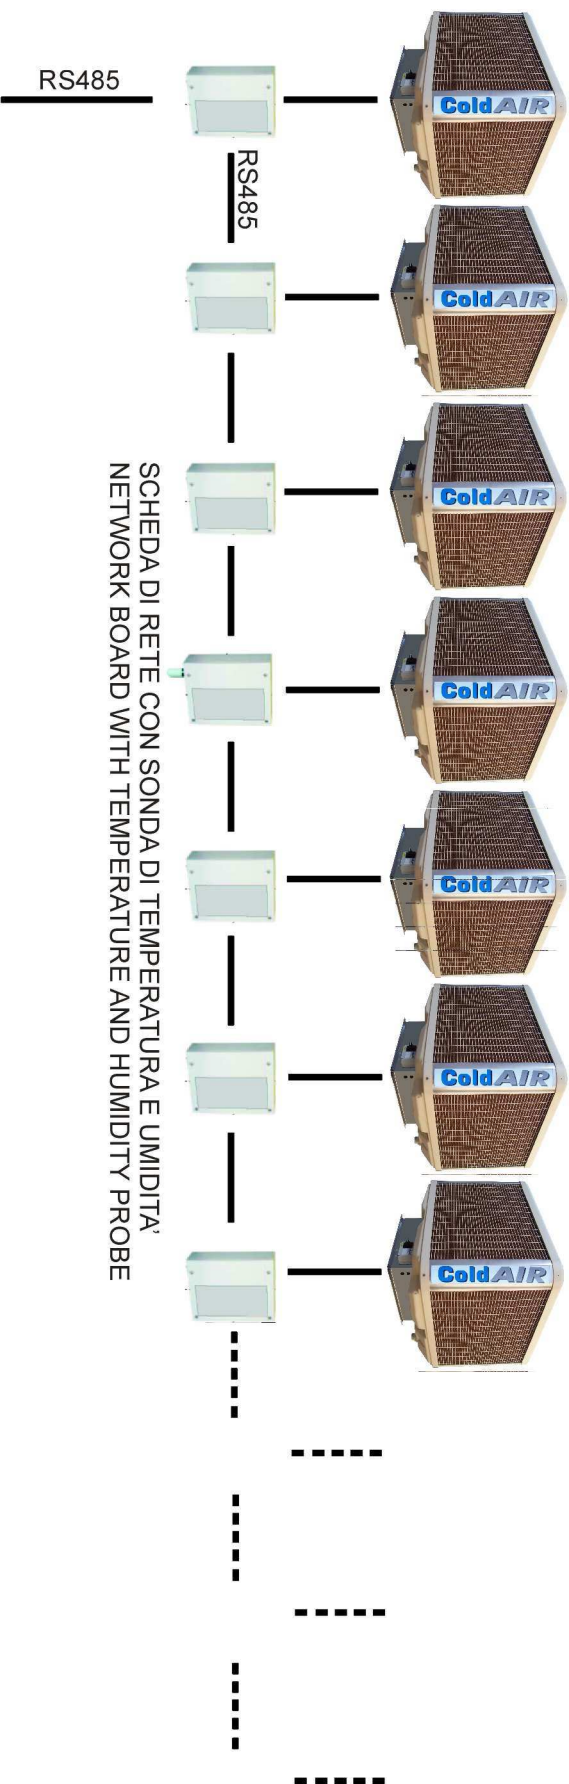

Impresind srl

14/04/2011

Cold AIR 2010 – Cooling Bus System (CBS)

**Cold AIR**

VER. 1

TERMINALE DI COMANDO  
MAIN BOARD

PC DEL CLIENTE  
OWNERS PC

Impresind srl

14/04/2011

Cold AIR 2010 – Cooling Bus System (CBS)

**Cold AIR**

**VER.MODBUS**

TERMINALE DI COMANDO  
MAIN BOARD

MODBUS-RTU  
RS485

SISTEMA GESTIONALE GIA' PRESENTE  
OWNERS BMS