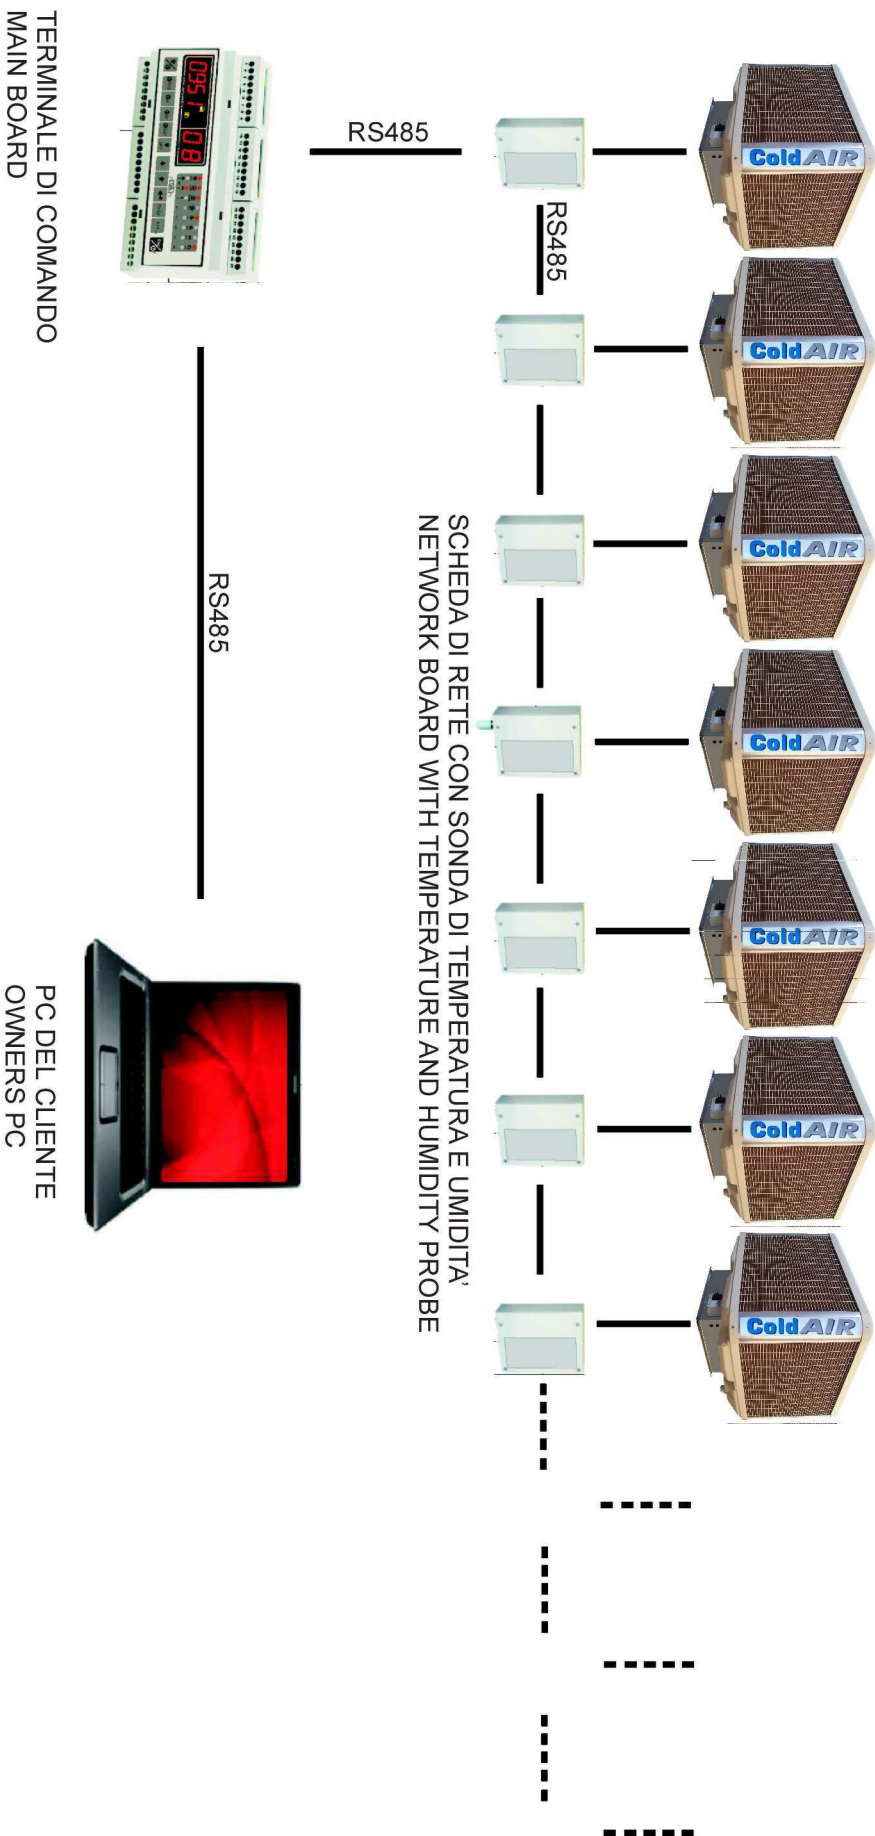

Impresind srl

14/04/2011

Cold AIR 2010 – Cooling Bus System (CBS)

**Cold AIR**

VER. 1

TERMINALE DI COMANDO  
MAIN BOARD

PC DEL CLIENTE  
OWNERS PC

Impresind srl

14/04/2011

Cold AIR 2010 – Cooling Bus System (CBS)

**Cold AIR**

**VER.MODBUS**

TERMINALE DI COMANDO  
MAIN BOARD

MODBUS-RTU  
RS485

SISTEMA GESTIONALE GIA' PRESENTE  
OWNERS BMS